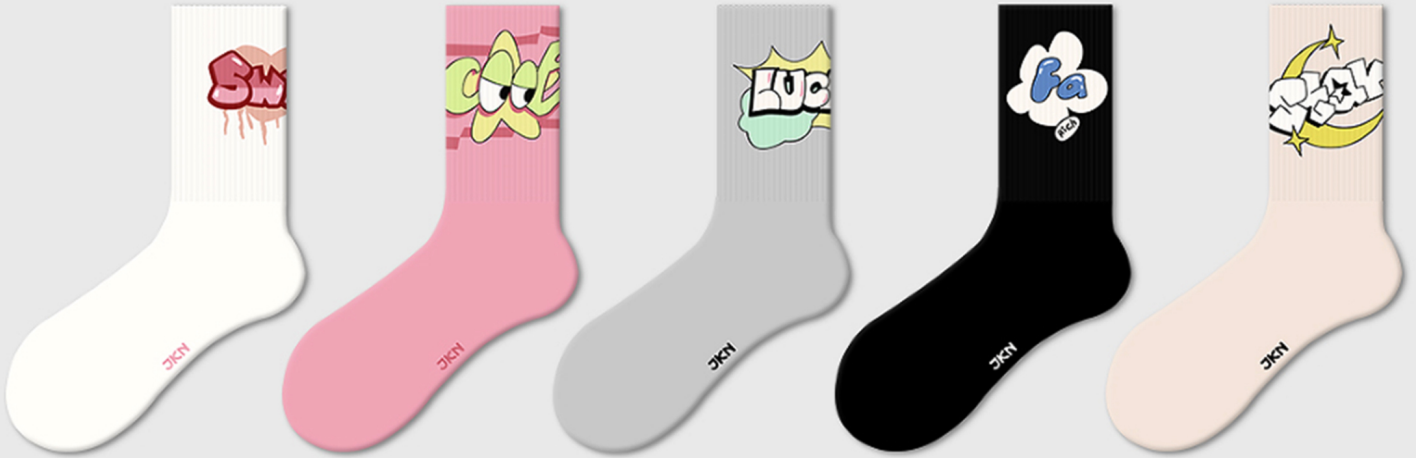

QIQIAOBAN
七巧板®

1019

MID-CALF SOCKS

LOVER STYLE

ONE SIZE 35-42

CARTOON

COMPOSITION

Combed Cotton: 77.3% Nylon: 20.6% Spandex: 2.1%

QIQIAOBAN
七巧板®

1020

MID-CALF SOCKS

LOVER STYLE

ONE SIZE 35-42

CARTOON

COMPOSITION

Combed Cotton: 66.7% Nylon: 29.3% Spandex: 4%